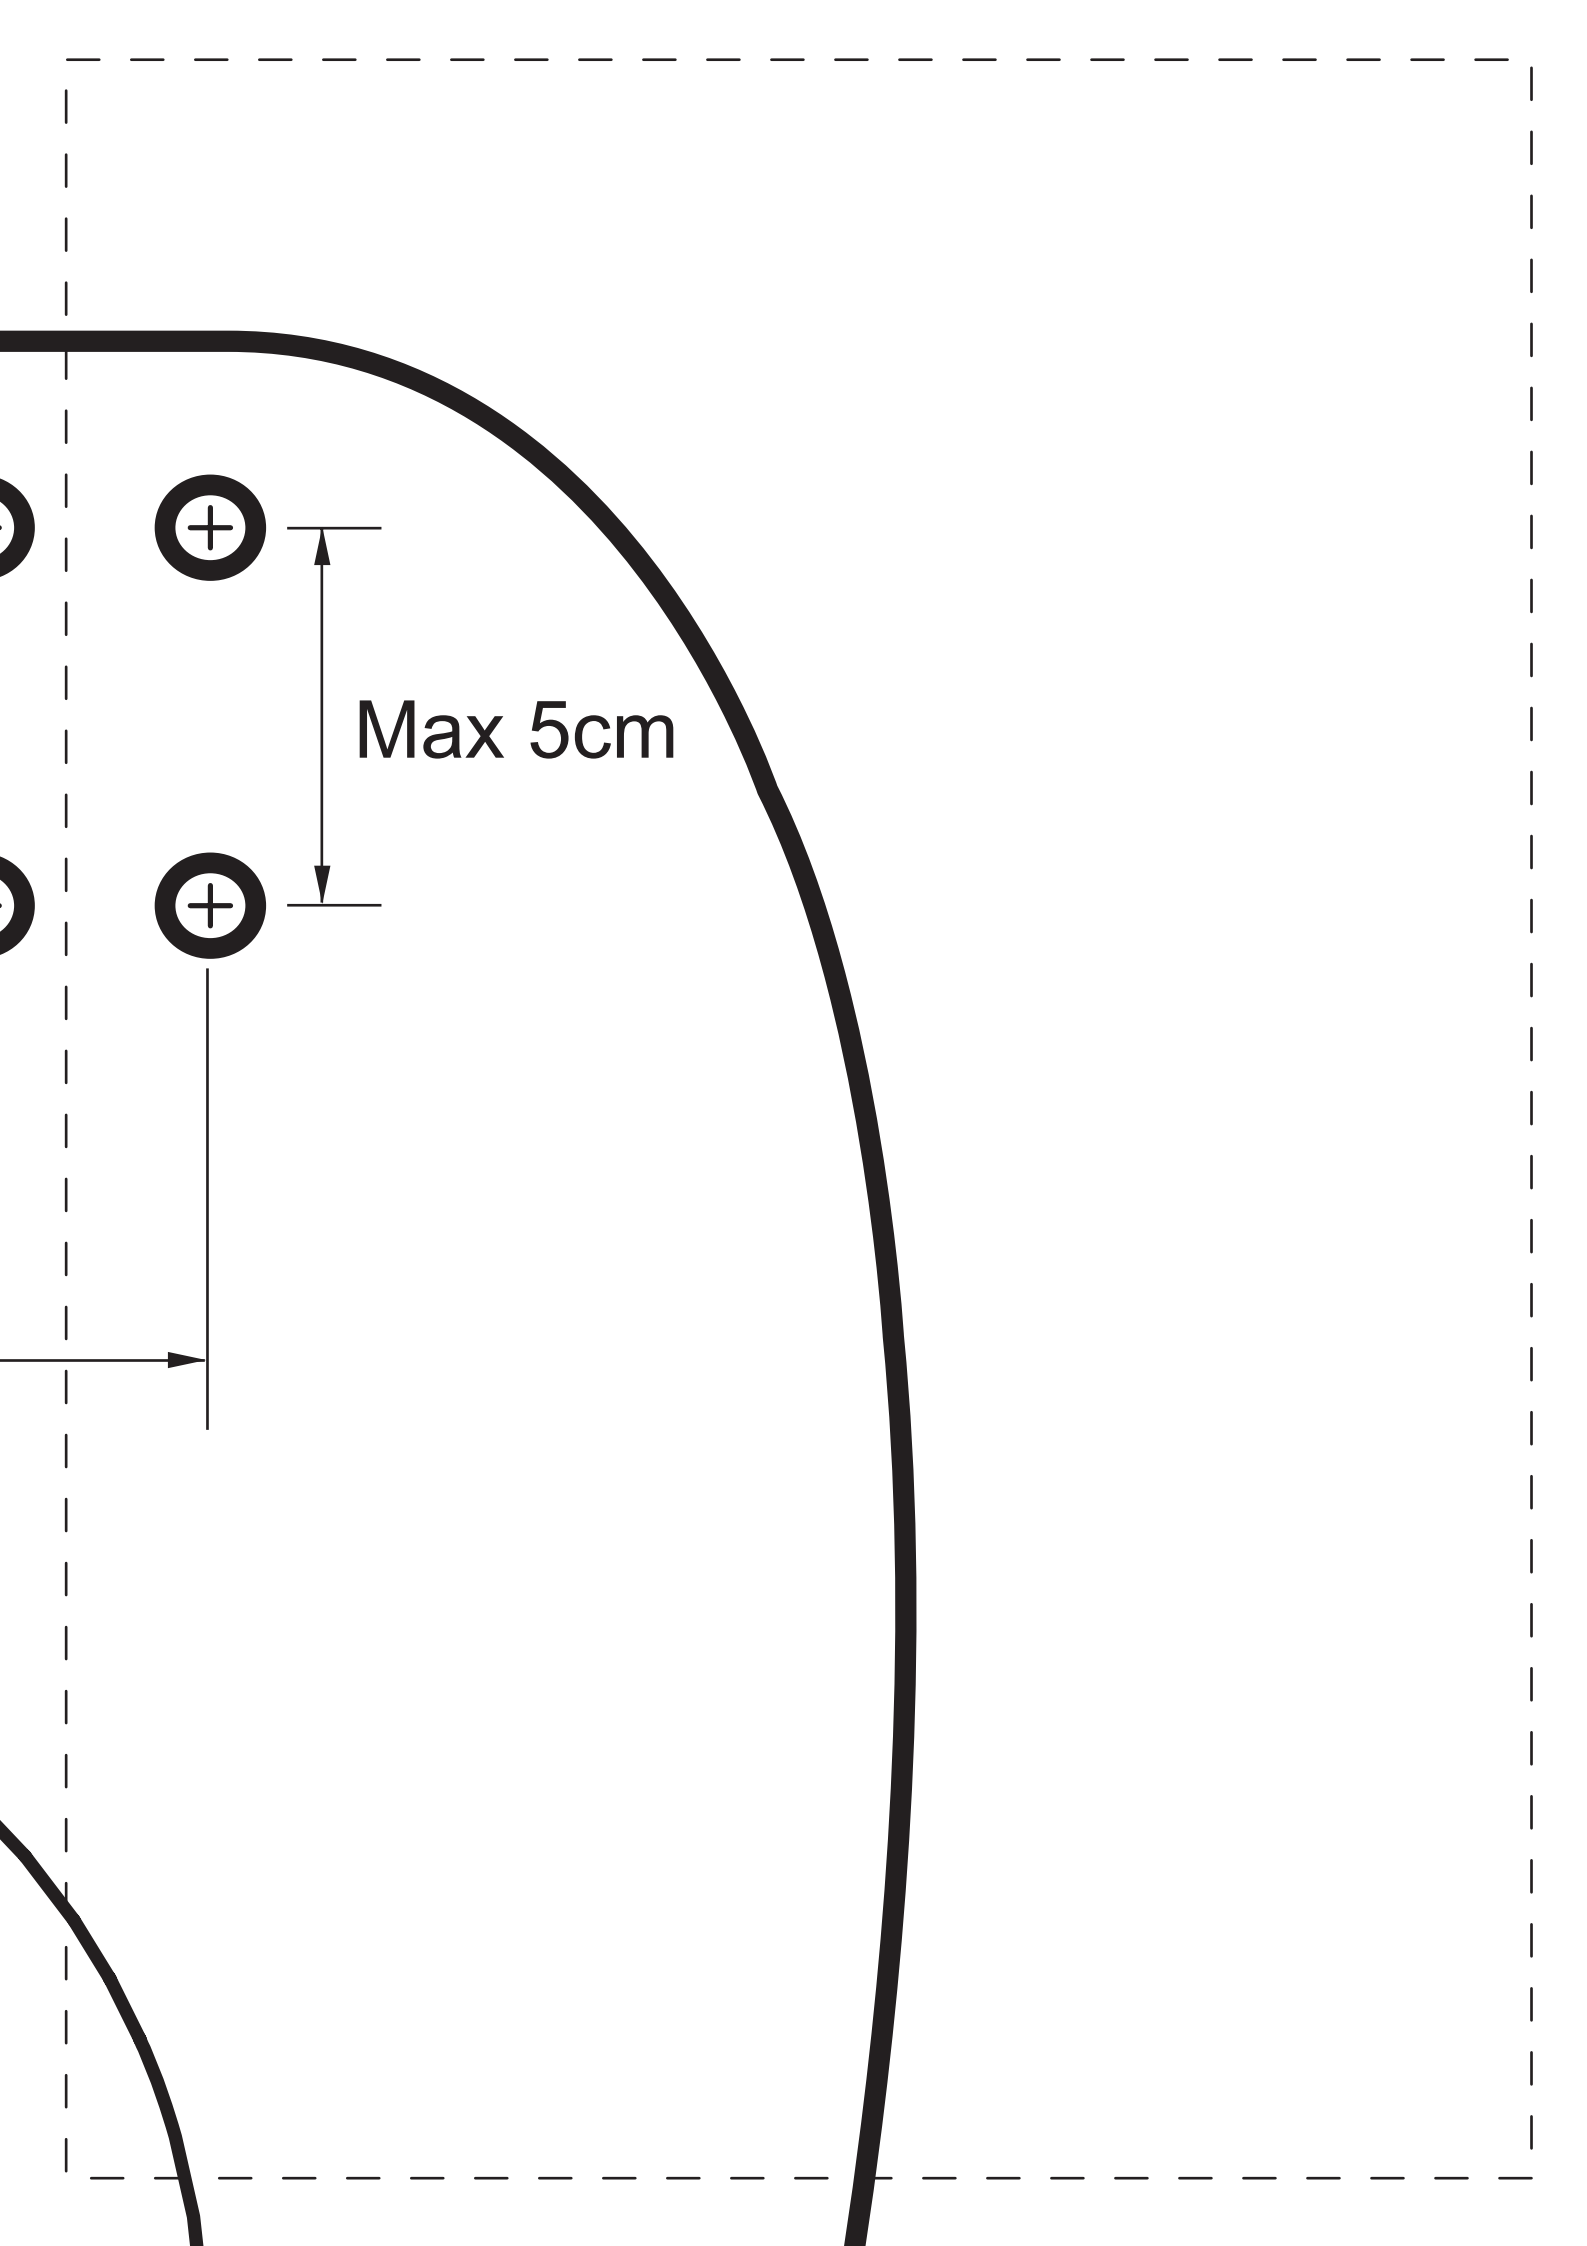

Usps

Min 14 cm

Max 20 cm

Max 5cm

"S" betyr kort modell

UB-6235S / UB-6220S / UB-6210S

UB-6335S / UB-6320S / UB-6310S