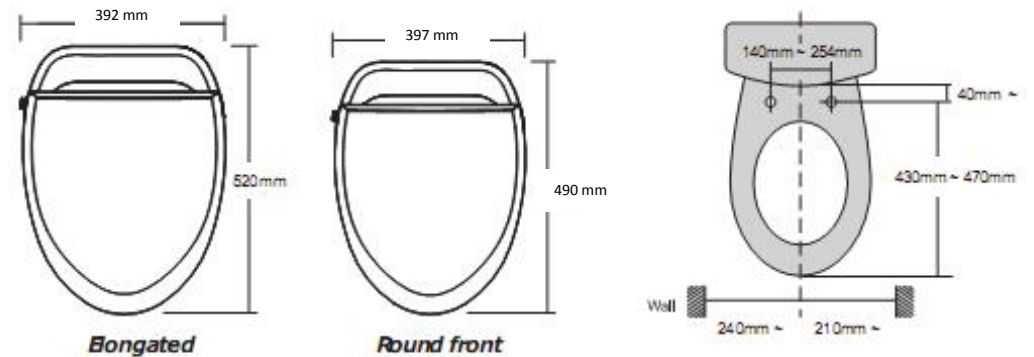

convenient remote control

IIP

kids

one touch detachable

Functions

Features

little differences make big differences...Usps

Fitting chart

Check your toilet bowl if the bidet will fit. Some toilets may not fit.

Specifications

UB-7035RS - Standard model (Round)
UB-7035R - Comfort model (Elongated)

Power rating	230V, 50Hz, 899W
Power cord	1.8m (230V)
Cleansing features	Posterior wash : 900 + 100 ml / min Feminine wash : 900 + 100 ml / min Tank capacity : 800 ml Water temperature : Room temp - 40°C Heater capacity : 836W (230V)
Dry features	Safety features : Thermal cut-off, Thermostat (bi-metal), Floating switch Air temperature : Room temp - 60°C Heater capacity : 250W (120V, 230V) Safety feature : Bi-metal, Thermal cut-off Seat temperature : Room temp - 40°C Heater capacity : 57W (230V) Safety feature : Thermal cut-off
Heated seat features	Catalytic filter
Air purity features (UB-6035R only)	
Remote control	Infrared remote control
Water supply pressure	10psi - 106psi (0.08MPa - 0.74MPa)
Circuit breaker	With 15mA - 0.1 second
Net weight	9.7lb (4.4kg)