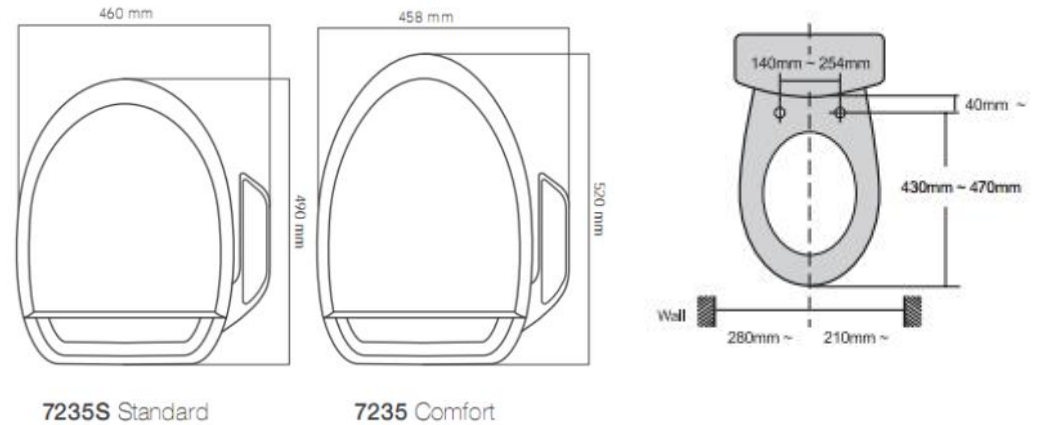

## Functions

## Dimension

Check your toilet bowl if the bidet will fit. Some toilets may not fit.

## Specifications

*UB-7235S Standard short model*

*UB-7235 Comfort long model*

Power rating	230V, 50Hz, 899W
Power cord	1.8m (230V)
Cleansing features	Posterior wash : 900 + 100 ml / min Feminine wash : 900 + 100 ml / min Tank capacity : 800 ml Water temperature : Room temp - 40°C Heater capacity : 600W (120V) / 836W (230V) Safety features : Thermal cut-off, Thermostat (bi-metal), Floating switch
Dry features	Air temperature : Room temp - 140F (60°C) Heater capacity : 250W (120V, 230V) Safety feature : Bi-metal, Thermal cut-off
Heated seat features	Seat temperature : Room temp - 104F (40°C) Heater capacity : 55W (120V) / 57W (230V) Safety feature : Thermal cut-off
Air purity features (UB-6035R only)	Catalytic filter
Remote control	Infrared remote control
Water supply pressure	10psi - 100psi (0.08mPa - 0.74mPa)
Circuit breaker	Within 15mA - 0.1 second
Net weight	9.7lb (4.4kg)