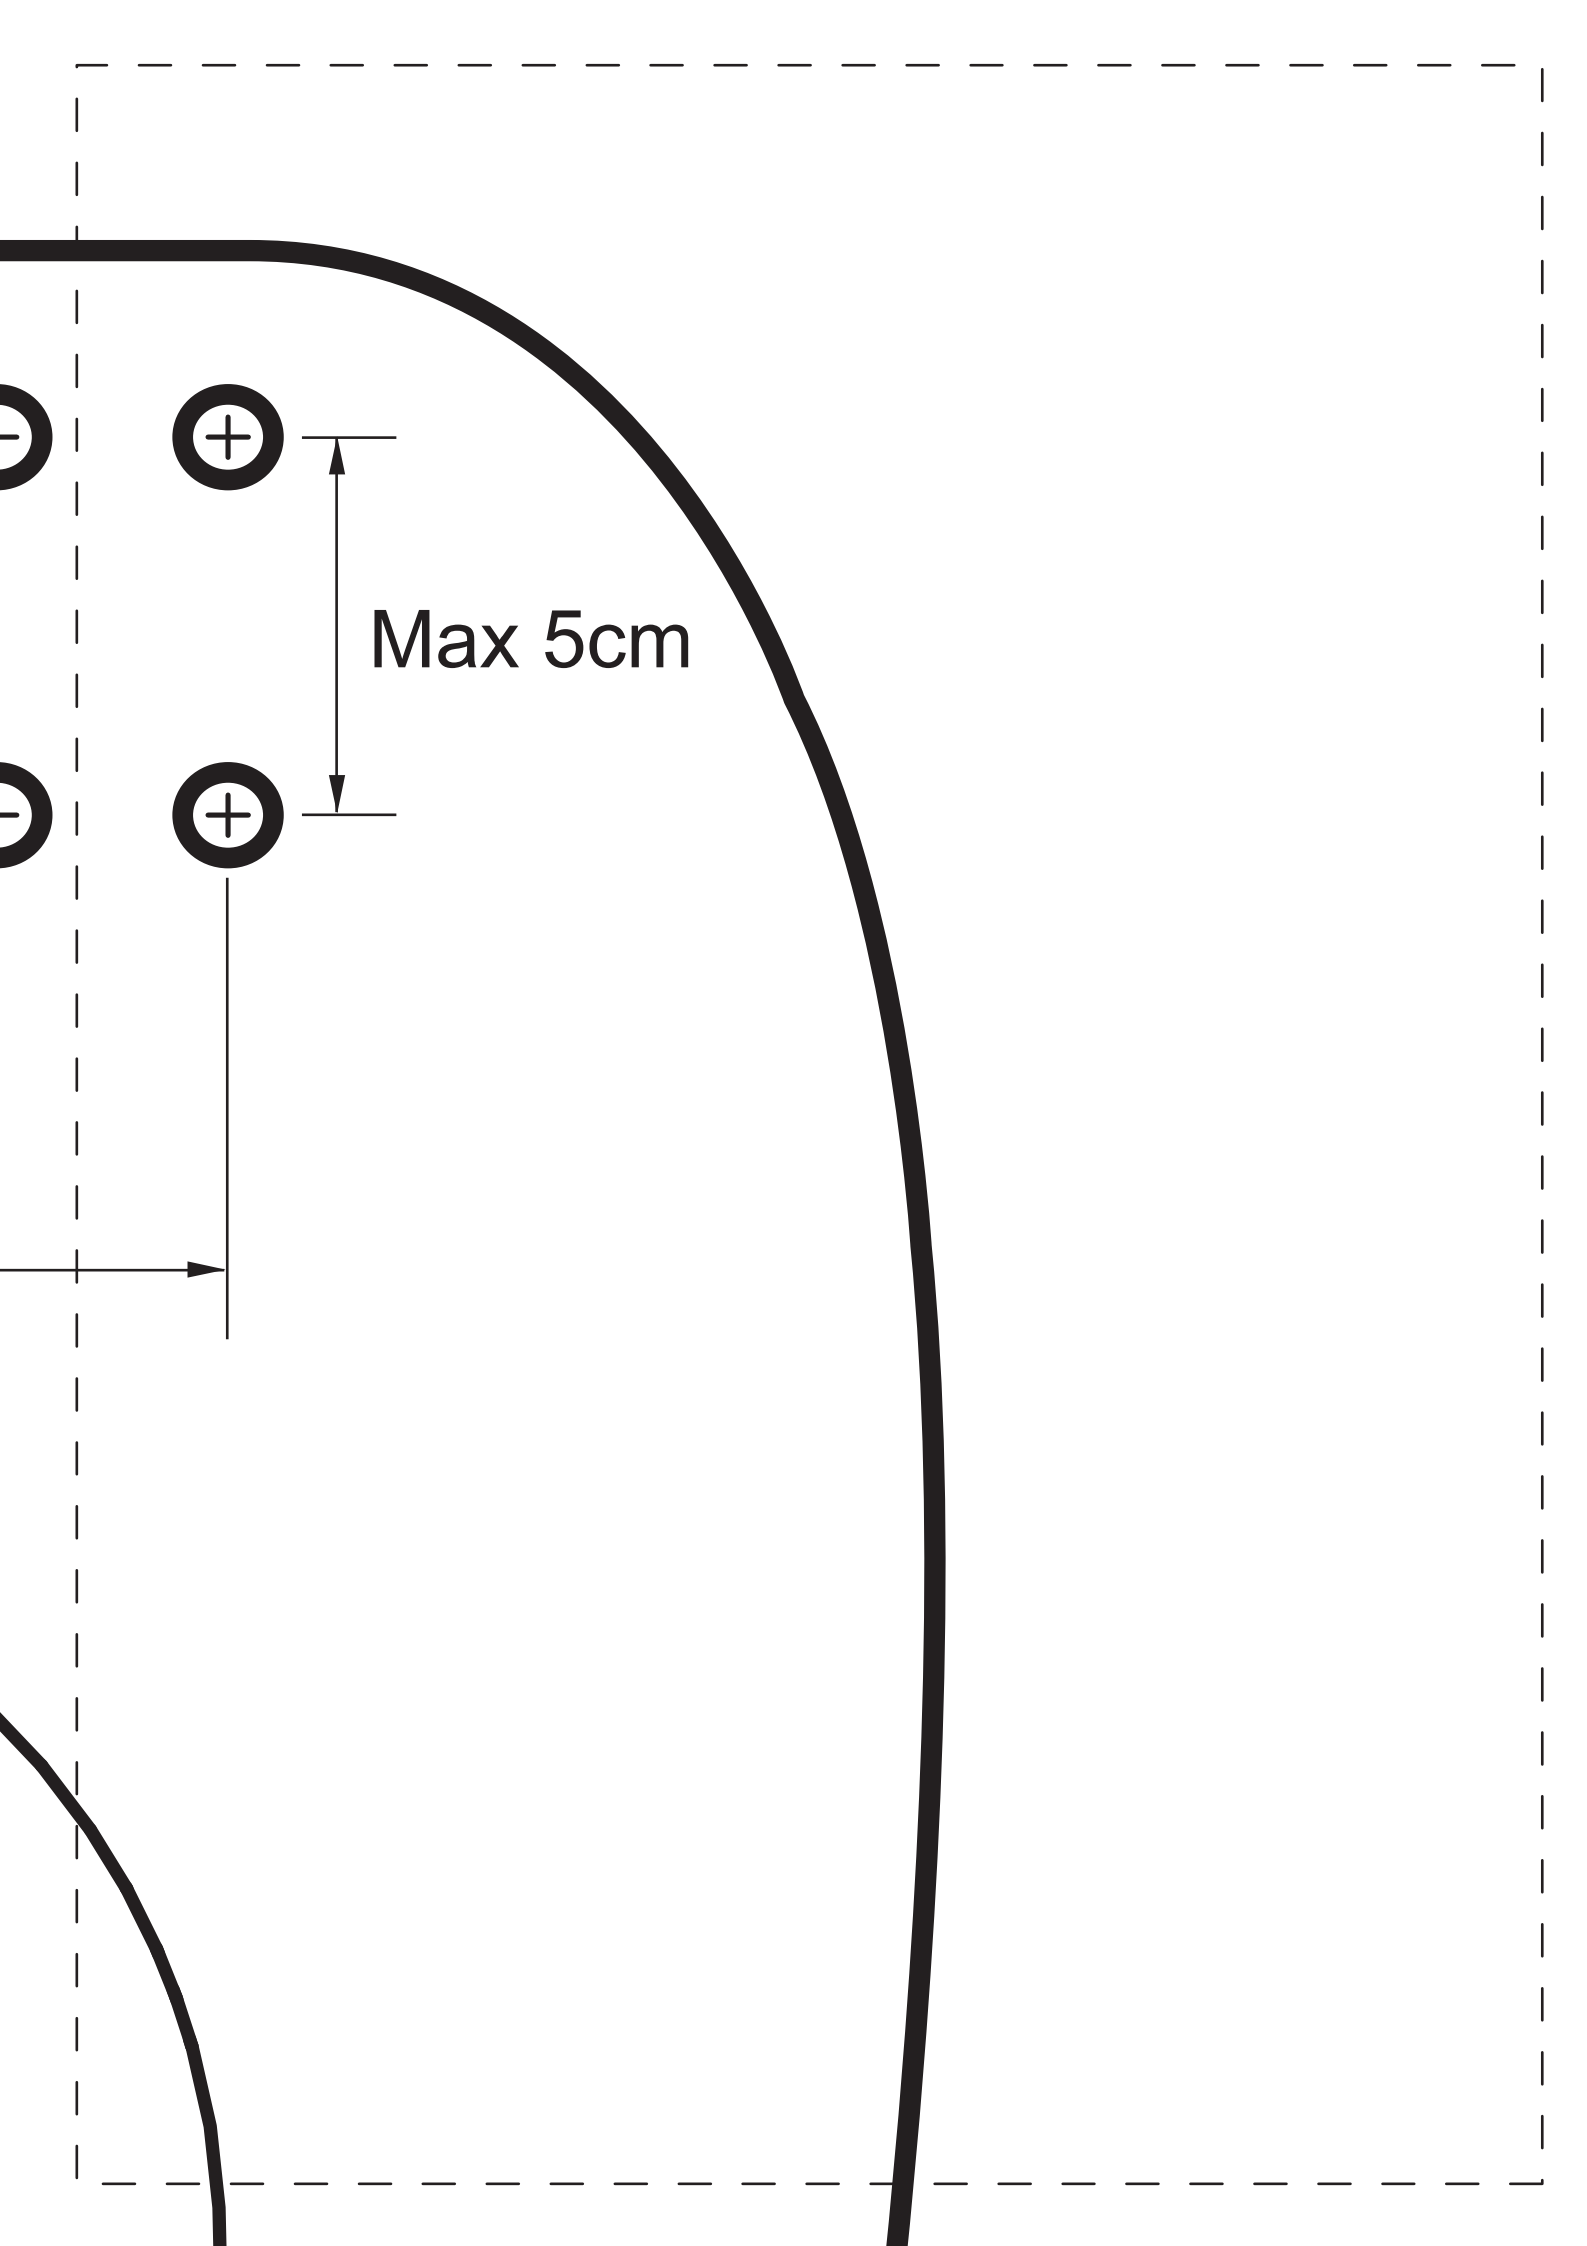

Uspa 

Min 14 cm

Max 20 cm

**Comfort**

UB-6035R / UB-6135R