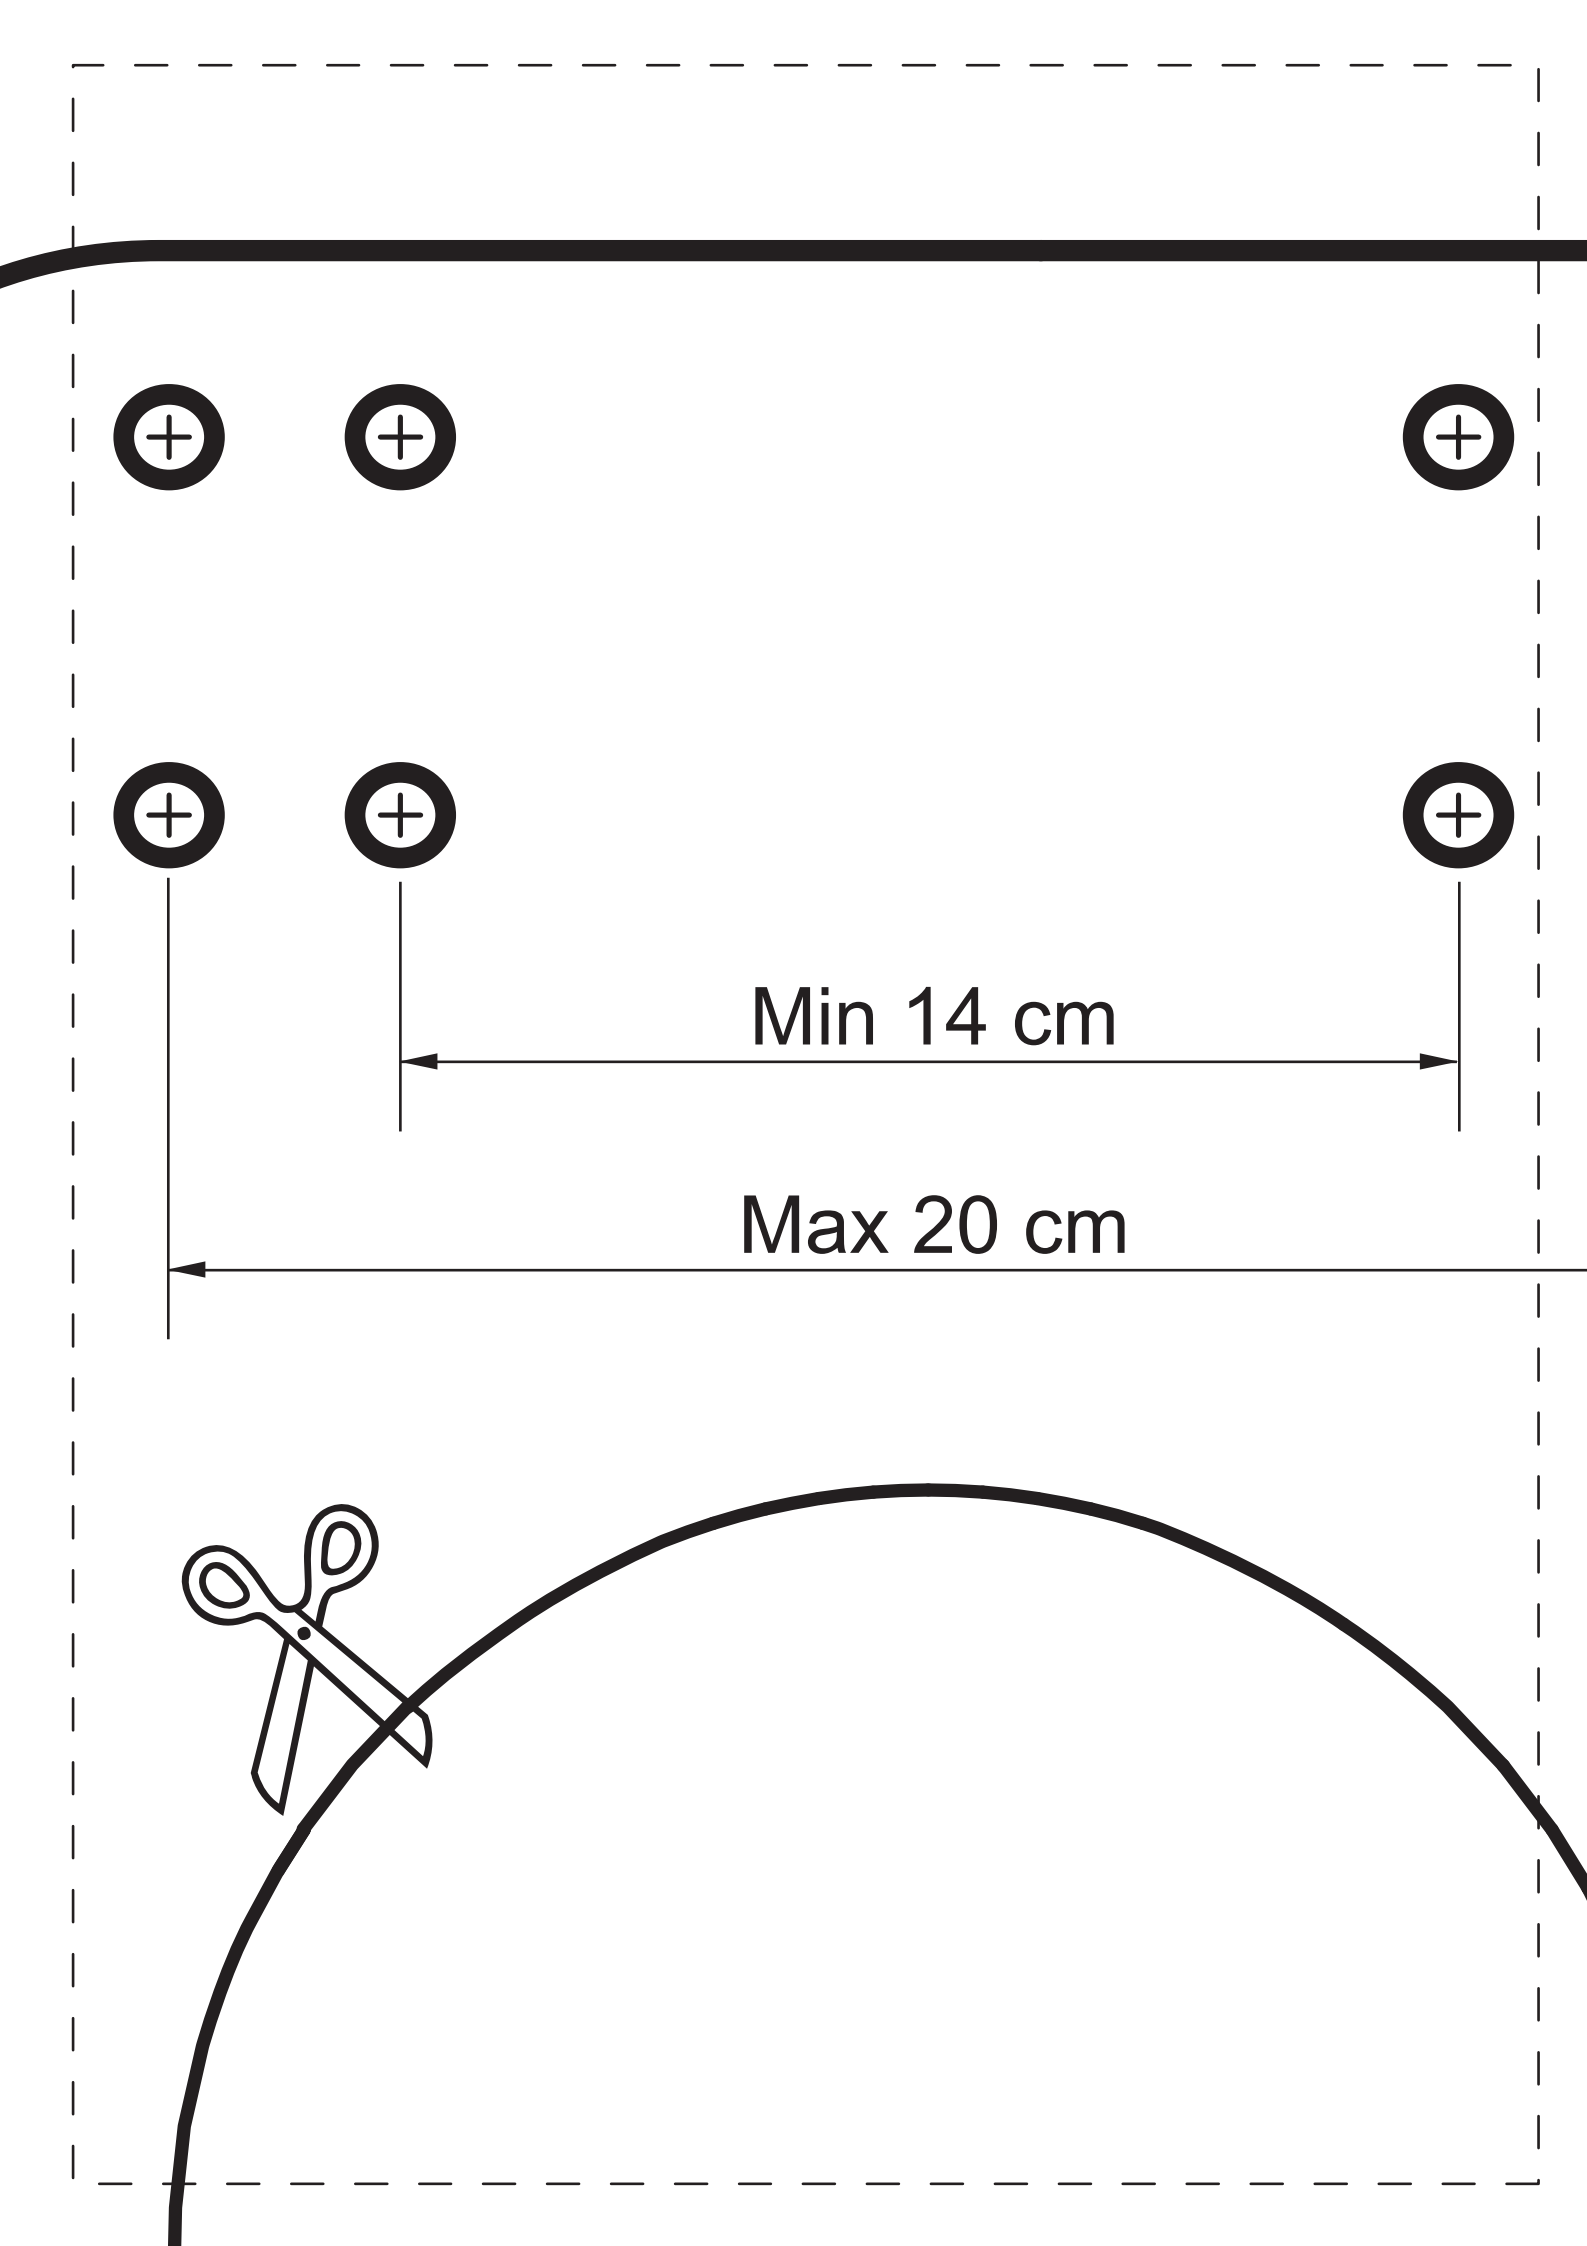

Uspa 

Min 14 cm

Max 20 cm

**Comfort**

UB-6035R / UB-6135R